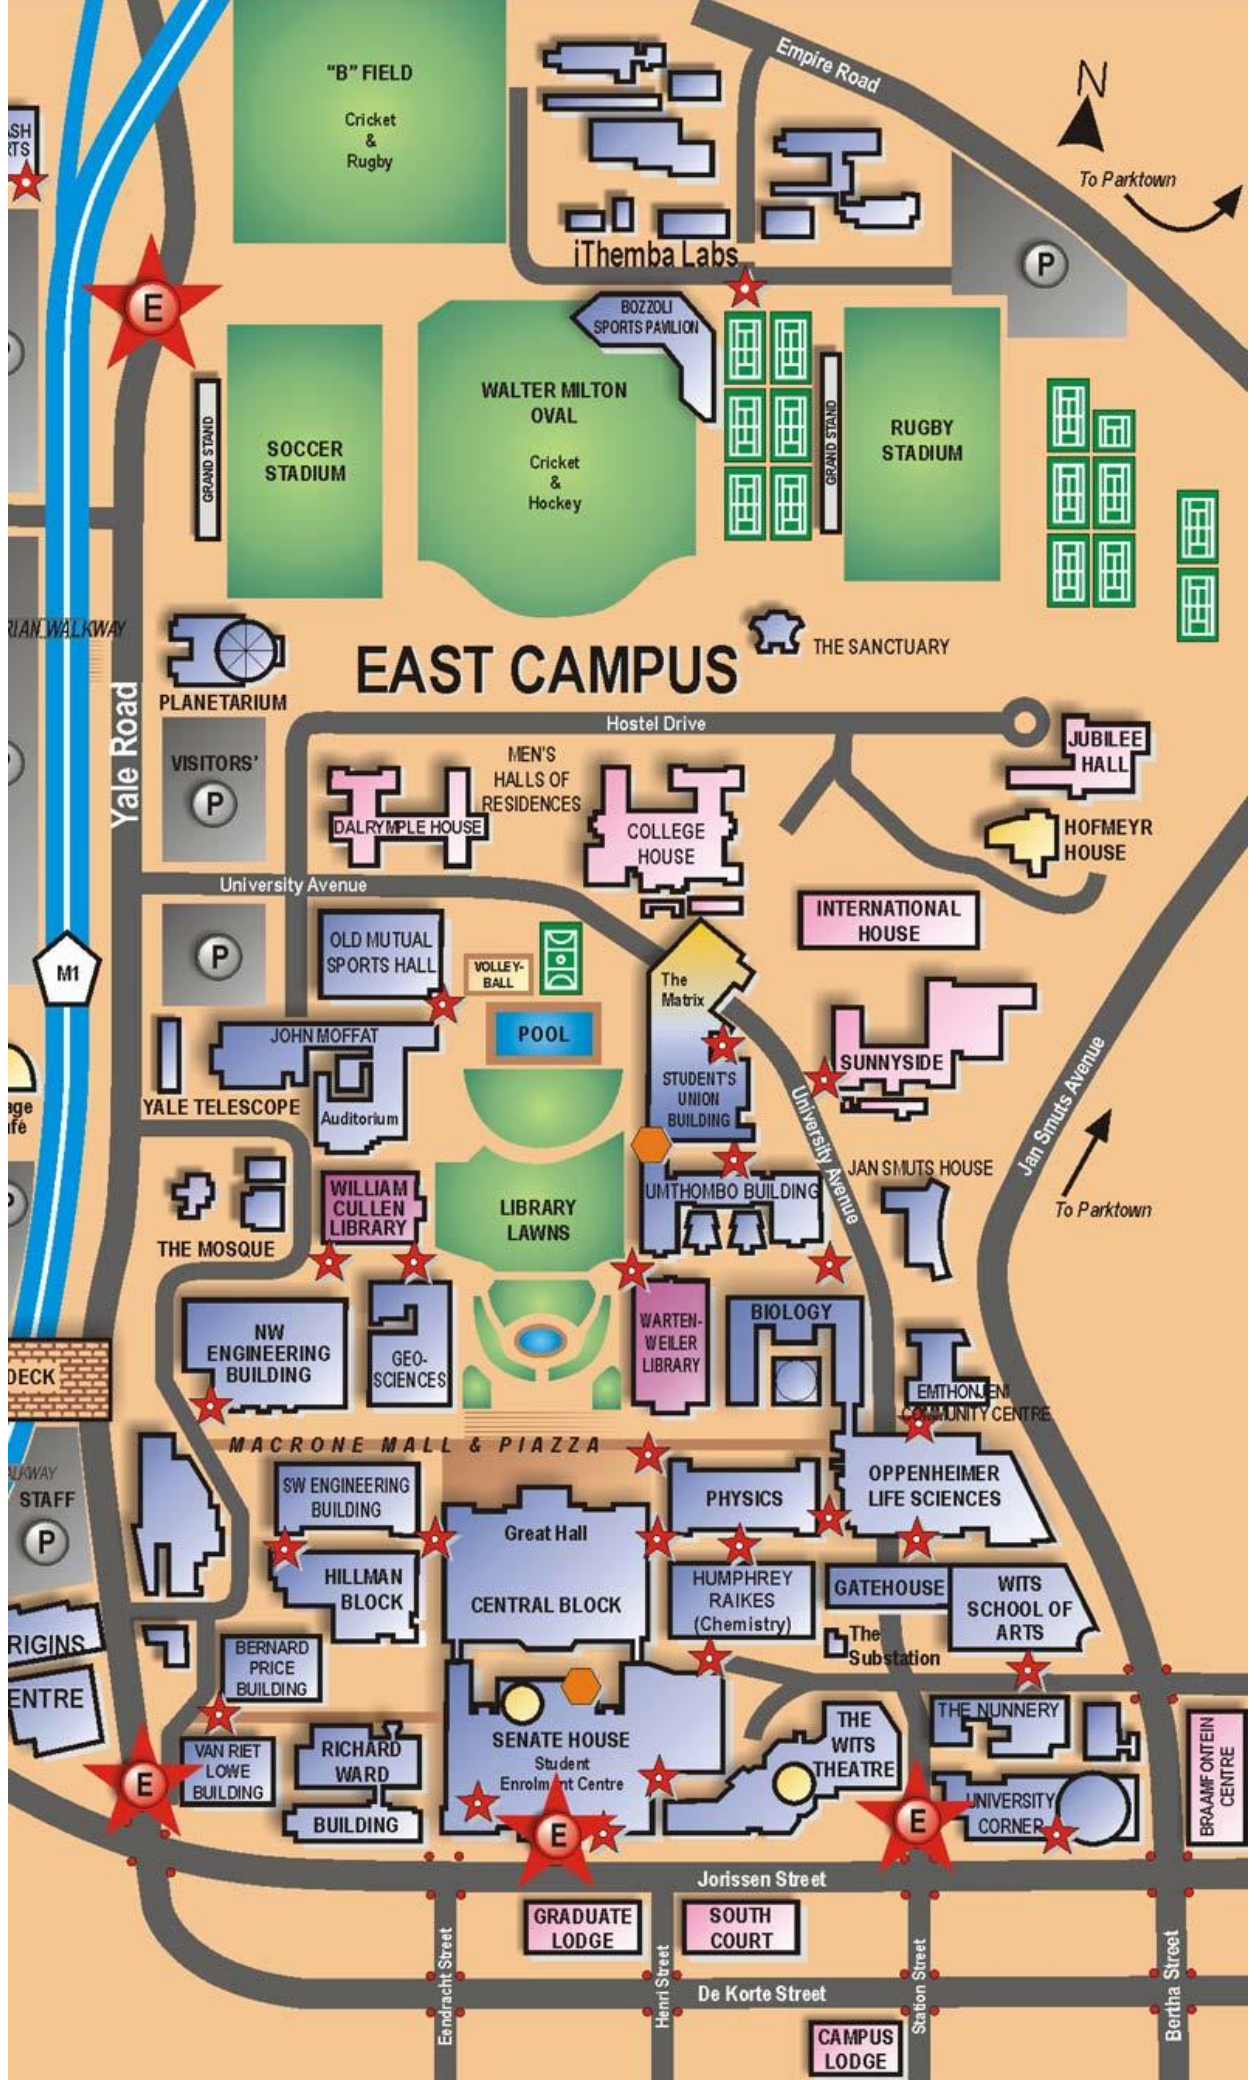

**Venue: Senate Room, 2nd floor Solomon Mahlangu house (formerly  
Senate House) at the University of the Witwatersrand, Johannesburg**

**RSVP by 11 April 2018 to  
E-mail: [Portia.Marks@wits.ac.za](mailto:Portia.Marks@wits.ac.za)**

# EAST CAMPUS

THE SANCTUARY

PLANETARIUM

VISITORS' P

Hostel Drive

MEN'S HALLS OF RESIDENCES

DALRYMPLE HOUSE

COLLEGE HOUSE

JOHN MOFFAT

Auditorium

STUDENT'S UNION BUILDING

SUNNYSIDE

YALE TELESCOPE

THE MOSQUE

WILLIAM CULLEN LIBRARY

LIBRARY LAWN

Eendracht Street

Henri Street

Station Street

Bertha Street

BRAAMFONTEIN CENTRE